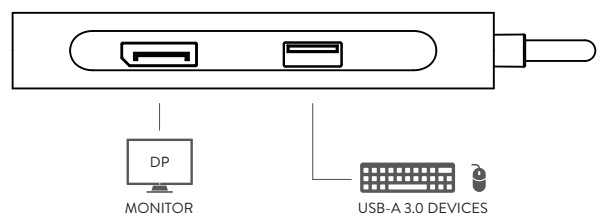

DOCKING STATION CONNECTIONS

*USB-C power supply not included