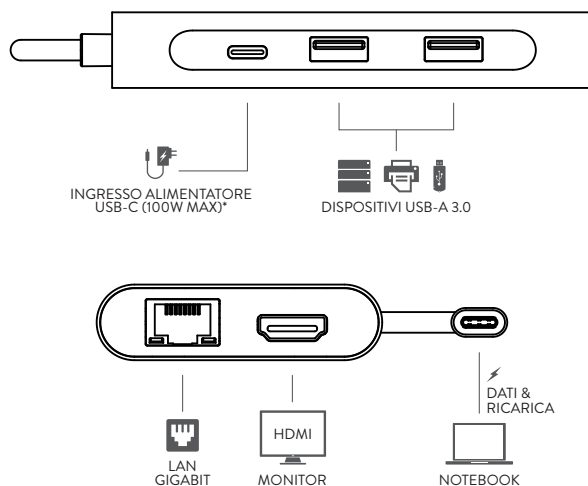

COLLEGAMENTI DELLA DOCKING STATION

*Alimentatore USB-C non incluso

Hamlet

PD400D DOCKING STATION

Dual Display HDMI + DP - 3 USB 3.0 - LAN
USB Type-C 85W Power Delivery

User Manual

HDKC-PD400D

www.hamletcom.com