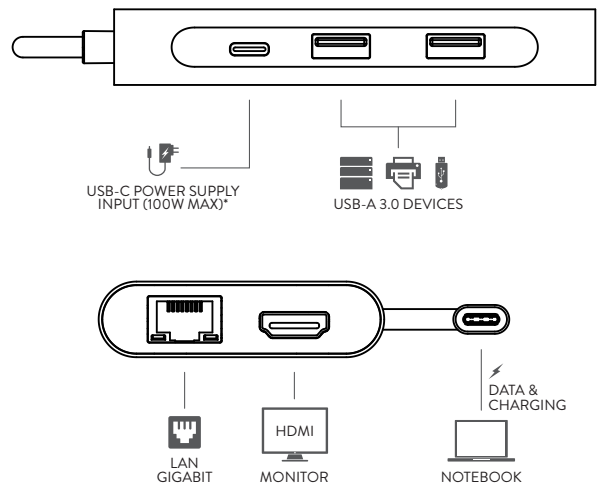

DOCKING STATION CONNECTIONS

*USB-C power supply not included