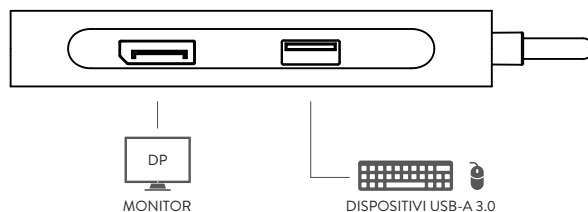

COLLEGAMENTI DELLA DOCKING STATION

*Alimentatore USB-C non incluso