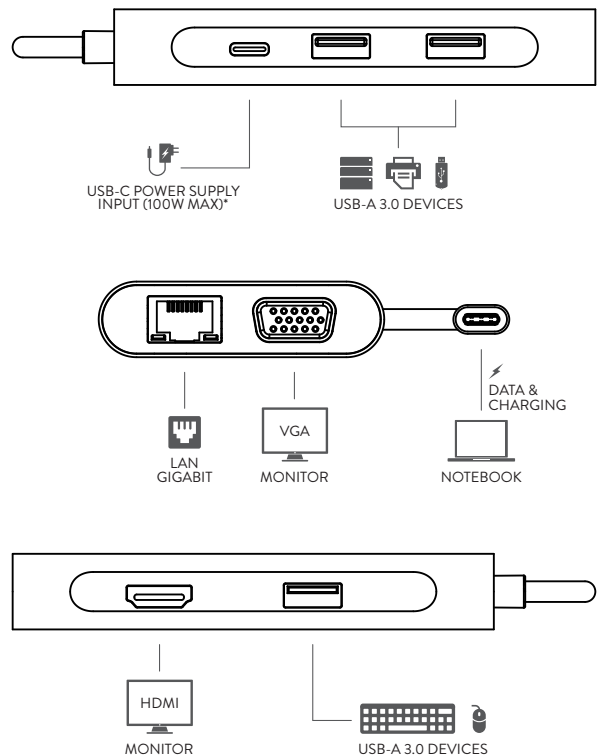

### DOCKING STATION CONNECTIONS

\*USB-C power supply not included