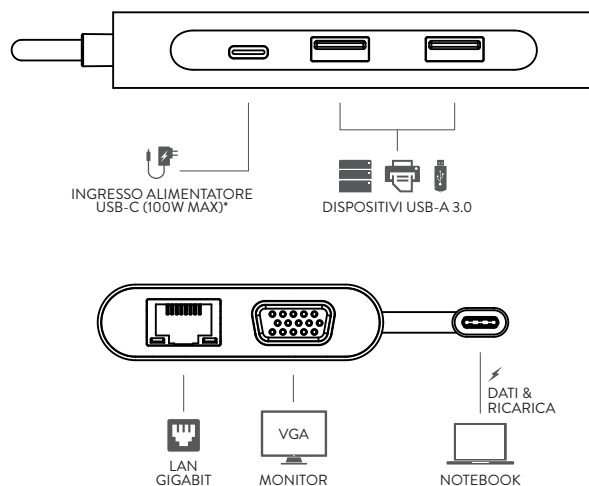

COLLEGAMENTI DELLA DOCKING STATION

*Alimentatore USB-C non incluso