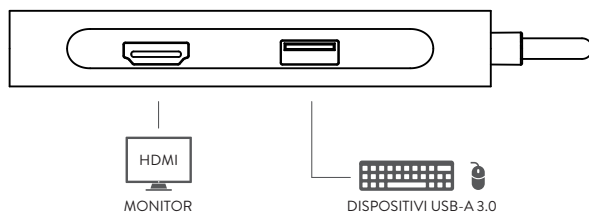

COLLEGAMENTI DELLA DOCKING STATION

*Alimentatore USB-C non incluso