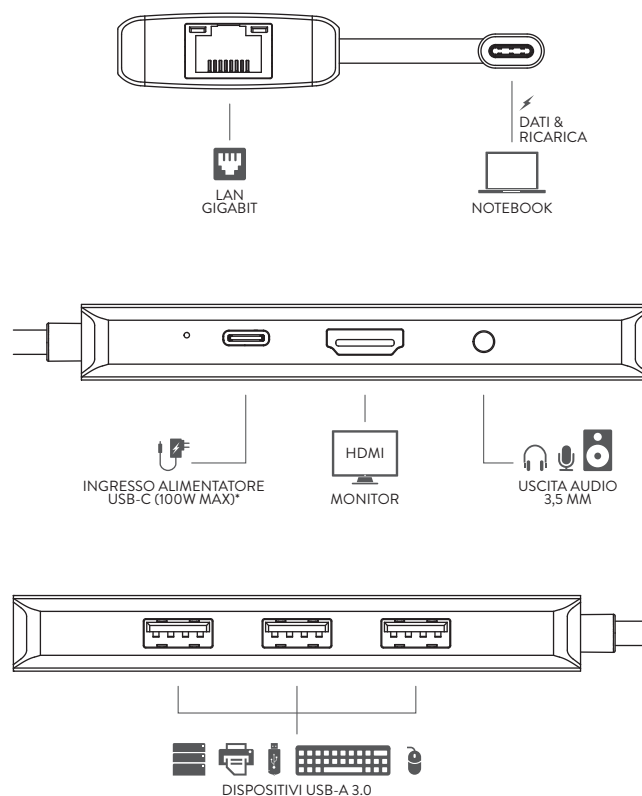

COLLEGAMENTI DELLA DOCKING STATION

*Alimentatore USB-C non incluso

Hamlet

PD200A DOCKING STATION

Single Display HDMI - 3 USB 3.0 - LAN - Audio
USB Type-C 85W Power Delivery

User Manual HDKC-PD200A

www.hamletcom.com

Features

- USB 3.0 Type-C port for computer connection
- Power Delivery output: 85 Watts (up to 100W input)
- Compliant with USB 3.0 standard with data transfer rate up to 5 Gbps
- 1x USB-C Power Delivery pass-through charging port
- 3x USB 3.0 Type-A female ports
- Video output: HDMI female connector
- Max video resolution: 3840 x 2160 pixel @30Hz
- Ethernet port (LAN): RJ-45 10/100/1000 Mbps
- Dimensions (without cable): 105 x 41 x 14 mm
- Cable length: 20 cm
- Compatible with Windows and Mac