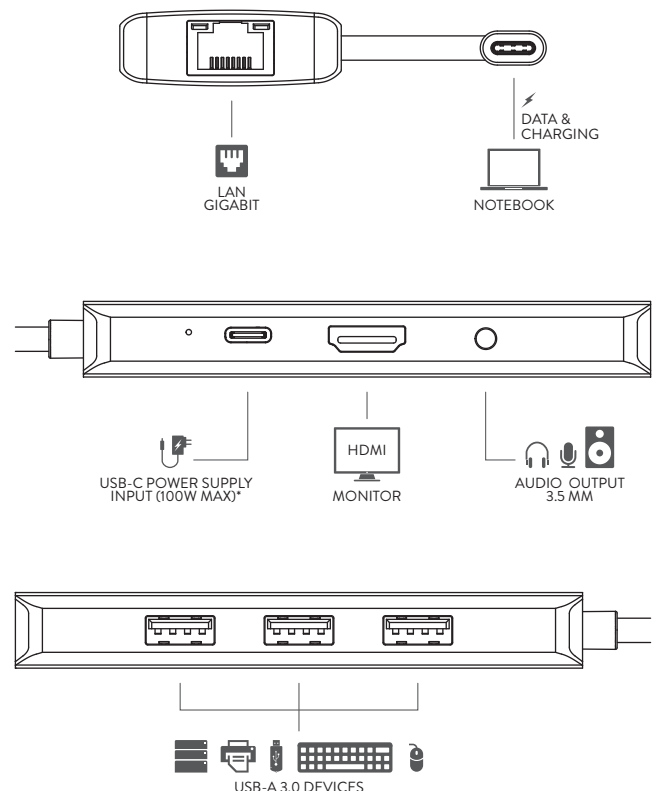

DOCKING STATION CONNECTIONS

*USB-C power supply not included